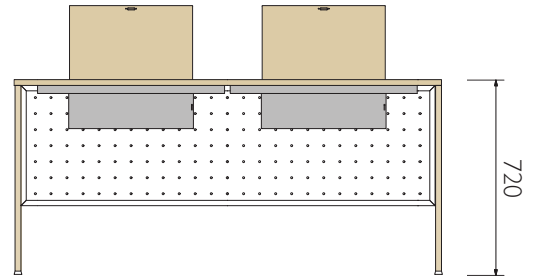

UNI SCHOOL DESK

157 576 00 | UNI school desk

BLACKBOARD TROLLEY

158 155 00 | blackboard trolley

WOOD PANELED DESK WITH NOTEBOOK HOLDER

154 512 00	Desk 80x80
154 951 00	Desk 120x80
154 392 00	Desk 140x80
154 464 00	Desk 160x80
154 490 00	Desk 180x80

IRON PANELED DESK WITH NOTEBOOK HOLDER

154 295 00	Desk 180x80
154 393 00	Desk 160x80
156 970 67	Desk 150x70

154 282 00	Desk 160x80 double pc
------------	-----------------------

NOTEBOOK HOLDER FRAME

154 587 00	Frame 140x70
154 520 00	Frame 150x70
154 404 00	Frame 180x80