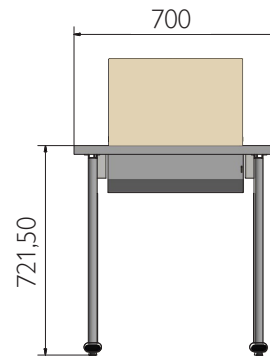

UNI SCHOOL DESK

157 576 00 | UNI school desk

BLACKBOARD TROLLEY

158 155 00 | blackboard trolley

WOOD PANELED DESK WITH NOTEBOOK HOLDER

154 512 00	Desk 80x80
154 951 00	Desk 120x80
154 392 00	Desk 140x80
154 464 00	Desk 160x80
154 490 00	Desk 180x80

IRON PANELED DESK WITH NOTEBOOK HOLDER

154 295 00	Desk 180x80
154 393 00	Desk 160x80
156 970 67	Desk 150x70

154 282 00	Desk 160x80 double pc
------------	-----------------------

NOTEBOOK HOLDER FRAME

154 587 00	Frame 140x70
154 520 00	Frame 150x70
154 404 00	Frame 180x80

154 311 00	Frame 70x70
154 397 00	Frame 80x80
157 110 00	Frame 90x70

SCHOOL TABLE

1

180 128 00	Pair of stands 60
155 800 00	Pair of stands 80
157 089 00	Pair of stands 100

2

154 287 00	Notebook Holder
------------	-----------------