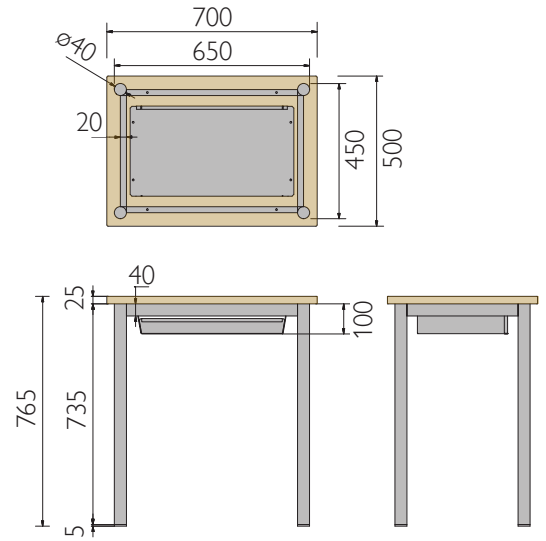

UNI SCHOOL DESK

157 576 00 | UNI school desk

BLACKBOARD TROLLEY

158 155 00 | blackboard trolley

WOOD PANELED DESK WITH NOTEBOOK HOLDER

154 512 00	Desk 80x80
154 951 00	Desk 120x80
154 392 00	Desk 140x80
154 464 00	Desk 160x80
154 490 00	Desk 180x80

IRON PANELED DESK WITH NOTEBOOK HOLDER

154 295 00	Desk 180x80
154 393 00	Desk 160x80
156 970 67	Desk 150x70

154 282 00	Desk 160x80 double pc
------------	-----------------------

NOTEBOOK HOLDER FRAME

154 587 00	Frame 140x70
154 520 00	Frame 150x70
154 404 00	Frame 180x80