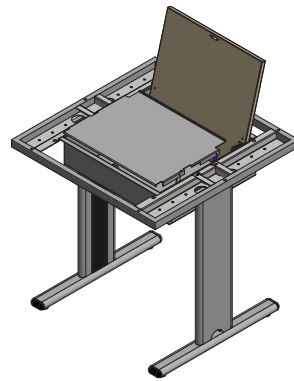

UNI SCHOOL DESK

157 576 00 | UNI school desk

BLACKBOARD TROLLEY

158 155 00 | blackboard trolley

WOOD PANELED DESK WITH NOTEBOOK HOLDER

154 512 00	Desk 80x80
154 951 00	Desk 120x80
154 392 00	Desk 140x80
154 464 00	Desk 160x80
154 490 00	Desk 180x80

IRON PANELED DESK WITH NOTEBOOK HOLDER

154 295 00	Desk 180x80
154 393 00	Desk 160x80
156 970 67	Desk 150x70

154 282 00	Desk 160x80 double pc
------------	-----------------------

NOTEBOOK HOLDER FRAME

154 587 00	Frame 140x70
154 520 00	Frame 150x70
154 404 00	Frame 180x80

154 311 00	Frame 70x70
154 397 00	Frame 80x80
157 110 00	Frame 90x70

SCHOOL TABLE

1

180 128 00	Pair of stands 60
155 800 00	Pair of stands 80
157 089 00	Pair of stands 100

2

154 287 00	Notebook Holder
------------	-----------------