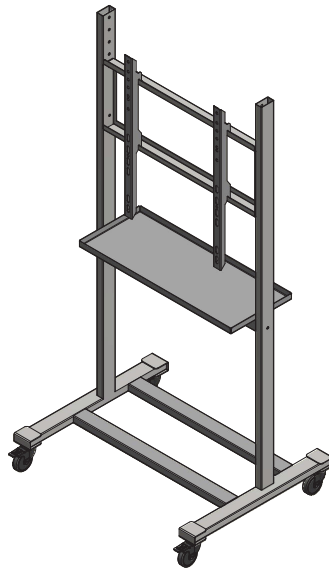

UNI SCHOOL DESK

157 576 00 | UNI school desk

BLACKBOARD TROLLEY

158 155 00 | blackboard trolley

WOOD PANELED DESK WITH NOTEBOOK HOLDER

154 512 00	Desk 80x80
154 951 00	Desk 120x80
154 392 00	Desk 140x80
154 464 00	Desk 160x80
154 490 00	Desk 180x80

IRON PANELED DESK WITH NOTEBOOK HOLDER

154 295 00	Desk 180x80
154 393 00	Desk 160x80
156 970 67	Desk 150x70

154 282 00	Desk 160x80 double pc
------------	-----------------------

NOTEBOOK HOLDER FRAME

154 587 00	Frame 140x70
154 520 00	Frame 150x70
154 404 00	Frame 180x80