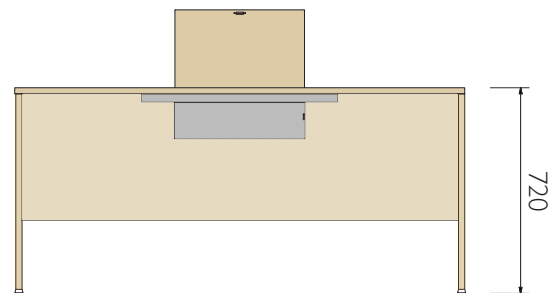

UNI SCHOOL DESK

157 576 00 | UNI school desk

BLACKBOARD TROLLEY

158 155 00 | blackboard trolley

WOOD PANELED DESK WITH NOTEBOOK HOLDER

154 512 00	Desk 80x80
154 951 00	Desk 120x80
154 392 00	Desk 140x80
154 464 00	Desk 160x80
154 490 00	Desk 180x80

IRON PANELED DESK WITH NOTEBOOK HOLDER

154 295 00	Desk 180x80
154 393 00	Desk 160x80
156 970 67	Desk 150x70

154 282 00	Desk 160x80 double pc
------------	-----------------------

NOTEBOOK HOLDER FRAME

154 587 00	Frame 140x70
154 520 00	Frame 150x70
154 404 00	Frame 180x80