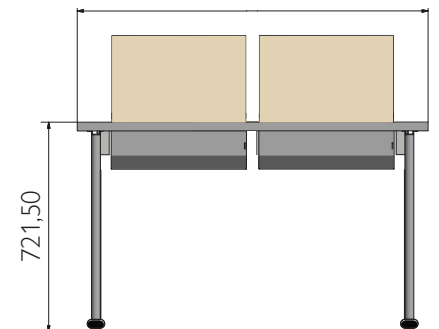

UNI SCHOOL DESK

157 576 00 | UNI school desk

BLACKBOARD TROLLEY

158 155 00 | blackboard trolley

WOOD PANELED DESK WITH NOTEBOOK HOLDER

154 512 00	Desk 80x80
154 951 00	Desk 120x80
154 392 00	Desk 140x80
154 464 00	Desk 160x80
154 490 00	Desk 180x80

IRON PANELED DESK WITH NOTEBOOK HOLDER

154 295 00	Desk 180x80
154 393 00	Desk 160x80
156 970 67	Desk 150x70

154 282 00	Desk 160x80 double pc
------------	-----------------------

NOTEBOOK HOLDER FRAME

154 587 00	Frame 140x70
154 520 00	Frame 150x70
154 404 00	Frame 180x80

154 311 00	Frame 70x70
154 397 00	Frame 80x80
157 110 00	Frame 90x70

SCHOOL TABLE

1

180 128 00	Pair of stands 60
155 800 00	Pair of stands 80
157 089 00	Pair of stands 100

2

154 287 00	Notebook Holder
------------	-----------------