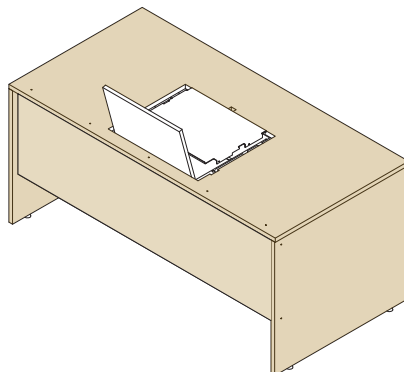

UNI SCHOOL DESK

157 576 00 | UNI school desk

BLACKBOARD TROLLEY

158 155 00 | blackboard trolley

WOOD PANELED DESK WITH NOTEBOOK HOLDER

154 512 00	Desk 80x80
154 951 00	Desk 120x80
154 392 00	Desk 140x80
154 464 00	Desk 160x80
154 490 00	Desk 180x80

IRON PANELED DESK WITH NOTEBOOK HOLDER

154 295 00	Desk 180x80
154 393 00	Desk 160x80
156 970 67	Desk 150x70

154 282 00	Desk 160x80 double pc
------------	-----------------------

NOTEBOOK HOLDER FRAME

154 587 00	Frame 140x70
154 520 00	Frame 150x70
154 404 00	Frame 180x80