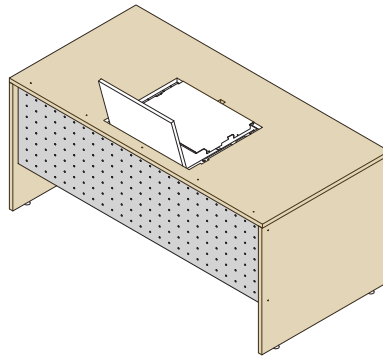

UNI SCHOOL DESK

157 576 00 | UNI school desk

BLACKBOARD TROLLEY

158 155 00 | blackboard trolley

WOOD PANELED DESK WITH NOTEBOOK HOLDER

154 512 00	Desk 80x80
154 951 00	Desk 120x80
154 392 00	Desk 140x80
154 464 00	Desk 160x80
154 490 00	Desk 180x80

IRON PANELED DESK WITH NOTEBOOK HOLDER

154 295 00	Desk 180x80
154 393 00	Desk 160x80
156 970 67	Desk 150x70

154 282 00	Desk 160x80 double pc
------------	-----------------------

NOTEBOOK HOLDER FRAME

154 587 00	Frame 140x70
154 520 00	Frame 150x70
154 404 00	Frame 180x80