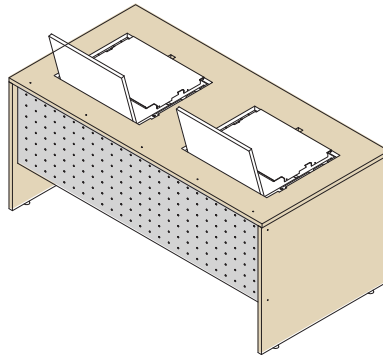

UNI SCHOOL DESK

157 576 00 | UNI school desk

BLACKBOARD TROLLEY

158 155 00 | blackboard trolley

WOOD PANELED DESK WITH NOTEBOOK HOLDER

154 512 00	Desk 80x80
154 951 00	Desk 120x80
154 392 00	Desk 140x80
154 464 00	Desk 160x80
154 490 00	Desk 180x80

IRON PANELED DESK WITH NOTEBOOK HOLDER

154 295 00	Desk 180x80
154 393 00	Desk 160x80
156 970 67	Desk 150x70

154 282 00	Desk 160x80 double pc
------------	-----------------------

NOTEBOOK HOLDER FRAME

154 587 00	Frame 140x70
154 520 00	Frame 150x70
154 404 00	Frame 180x80