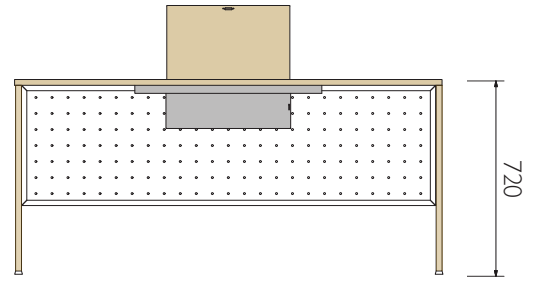

UNI SCHOOL DESK

157 576 00 | UNI school desk

BLACKBOARD TROLLEY

158 155 00 | blackboard trolley

WOOD PANELED DESK WITH NOTEBOOK HOLDER

154 512 00	Desk 80x80
154 951 00	Desk 120x80
154 392 00	Desk 140x80
154 464 00	Desk 160x80
154 490 00	Desk 180x80

IRON PANELED DESK WITH NOTEBOOK HOLDER

154 295 00	Desk 180x80
154 393 00	Desk 160x80
156 970 67	Desk 150x70

154 282 00	Desk 160x80 double pc
------------	-----------------------

NOTEBOOK HOLDER FRAME

154 587 00	Frame 140x70
154 520 00	Frame 150x70
154 404 00	Frame 180x80