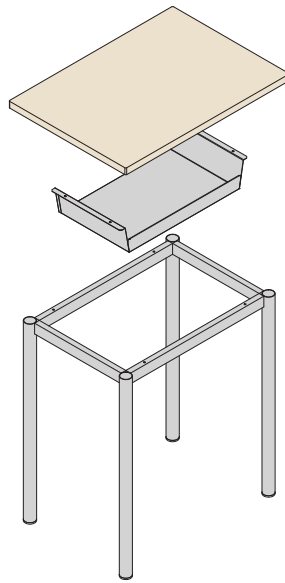

UNI SCHOOL DESK

157 576 00 | UNI school desk

BLACKBOARD TROLLEY

158 155 00 | blackboard trolley

WOOD PANELED DESK WITH NOTEBOOK HOLDER

154 512 00	Desk 80x80
154 951 00	Desk 120x80
154 392 00	Desk 140x80
154 464 00	Desk 160x80
154 490 00	Desk 180x80

IRON PANELED DESK WITH NOTEBOOK HOLDER

154 295 00	Desk 180x80
154 393 00	Desk 160x80
156 970 67	Desk 150x70

154 282 00	Desk 160x80 double pc
------------	-----------------------

NOTEBOOK HOLDER FRAME

154 587 00	Frame 140x70
154 520 00	Frame 150x70
154 404 00	Frame 180x80