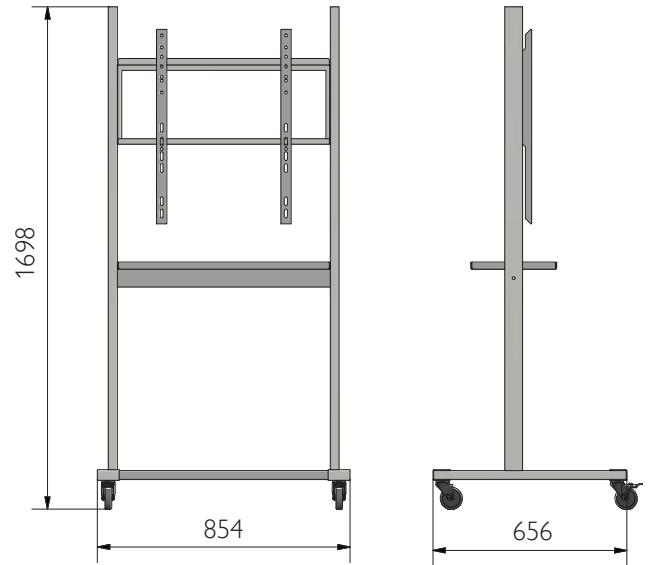

UNI SCHOOL DESK

157 576 00 | UNI school desk

BLACKBOARD TROLLEY

158 155 00 | blackboard trolley

WOOD PANELED DESK WITH NOTEBOOK HOLDER

154 512 00	Desk 80x80
154 951 00	Desk 120x80
154 392 00	Desk 140x80
154 464 00	Desk 160x80
154 490 00	Desk 180x80

IRON PANELED DESK WITH NOTEBOOK HOLDER

154 295 00	Desk 180x80
154 393 00	Desk 160x80
156 970 67	Desk 150x70

154 282 00	Desk 160x80 double pc
------------	-----------------------

NOTEBOOK HOLDER FRAME

154 587 00	Frame 140x70
154 520 00	Frame 150x70
154 404 00	Frame 180x80

154 311 00	Frame 70x70
154 397 00	Frame 80x80
157 110 00	Frame 90x70

SCHOOL TABLE

1

180 128 00	Pair of stands 60
155 800 00	Pair of stands 80
157 089 00	Pair of stands 100

2

154 287 00	Notebook Holder
------------	-----------------