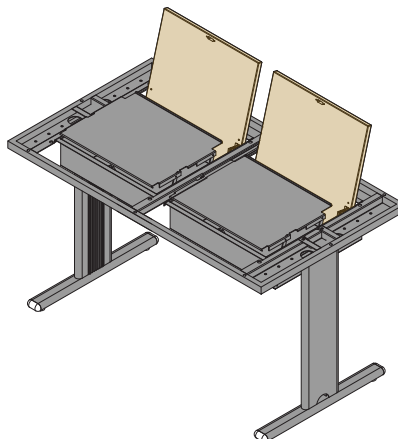

UNI SCHOOL DESK

157 576 00 | UNI school desk

BLACKBOARD TROLLEY

158 155 00 | blackboard trolley

WOOD PANELED DESK WITH NOTEBOOK HOLDER

154 512 00	Desk 80x80
154 951 00	Desk 120x80
154 392 00	Desk 140x80
154 464 00	Desk 160x80
154 490 00	Desk 180x80

IRON PANELED DESK WITH NOTEBOOK HOLDER

154 295 00	Desk 180x80
154 393 00	Desk 160x80
156 970 67	Desk 150x70

154 282 00	Desk 160x80 double pc
------------	-----------------------

NOTEBOOK HOLDER FRAME

154 587 00	Frame 140x70
154 520 00	Frame 150x70
154 404 00	Frame 180x80

154 311 00	Frame 70x70
154 397 00	Frame 80x80
157 110 00	Frame 90x70

SCHOOL TABLE

1

180 128 00	Pair of stands 60
155 800 00	Pair of stands 80
157 089 00	Pair of stands 100

2

154 287 00	Notebook Holder
------------	-----------------