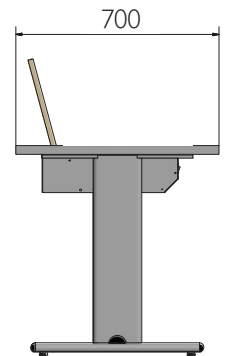

UNI SCHOOL DESK

157 576 00 | UNI school desk

BLACKBOARD TROLLEY

158 155 00 | blackboard trolley

WOOD PANELED DESK WITH NOTEBOOK HOLDER

154 512 00	Desk 80x80
154 951 00	Desk 120x80
154 392 00	Desk 140x80
154 464 00	Desk 160x80
154 490 00	Desk 180x80

IRON PANELED DESK WITH NOTEBOOK HOLDER

154 295 00	Desk 180x80
154 393 00	Desk 160x80
156 970 67	Desk 150x70

154 282 00	Desk 160x80 double pc
------------	-----------------------

NOTEBOOK HOLDER FRAME

154 587 00	Frame 140x70
154 520 00	Frame 150x70
154 404 00	Frame 180x80

154 311 00	Frame 70x70
154 397 00	Frame 80x80
157 110 00	Frame 90x70

SCHOOL TABLE

1

180 128 00	Pair of stands 60
155 800 00	Pair of stands 80
157 089 00	Pair of stands 100

2

154 287 00	Notebook Holder
------------	-----------------