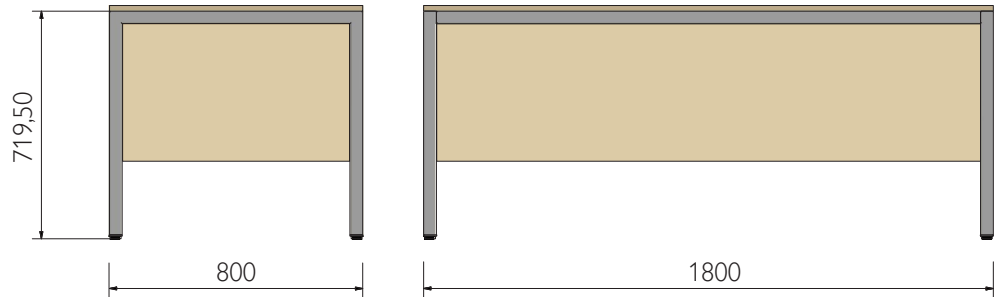

SCHOOL TABLE

1

180 128 00	Pair of stands 60
155 800 00	Pair of stands 80
157 089 00	Pair of stands 100