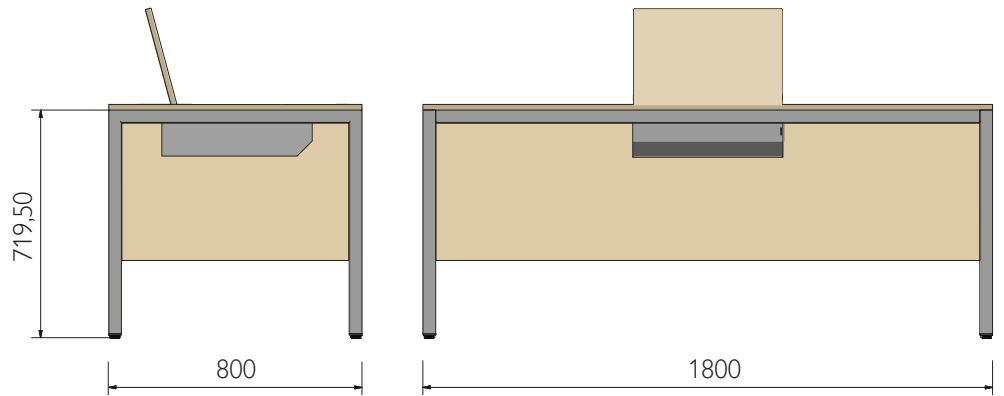

IRON PANELED DESK WITH NOTEBOOK HOLDER

154 295 00	Desk 180x80
154 393 00	Desk 160x80
156 970 67	Desk 150x70

154 282 00	Desk 160x80 double pc
------------	-----------------------

NOTEBOOK HOLDER FRAME

154 587 00	Frame 140x70
154 520 00	Frame 150x70
154 404 00	Frame 180x80

154 311 00	Frame 70x70
154 397 00	Frame 80x80
157 110 00	Frame 90x70

SCHOOL TABLE

1

180 128 00	Pair of stands 60
155 800 00	Pair of stands 80
157 089 00	Pair of stands 100

2

154 287 00	Notebook Holder
------------	-----------------