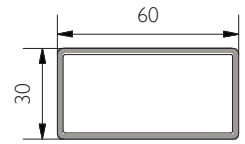

- TOP: placed on metal structure
- LEGS: tube section 60x30mm
- BEAM: tube section 60x30mm
- FEET: adjustable feet
- PAINTING: epoxy powder paint

FLOWER LEGS

157 379 00 | 4 flower legs kit

BLOCKING KIT

153 471 00 | Flower Blocking kit