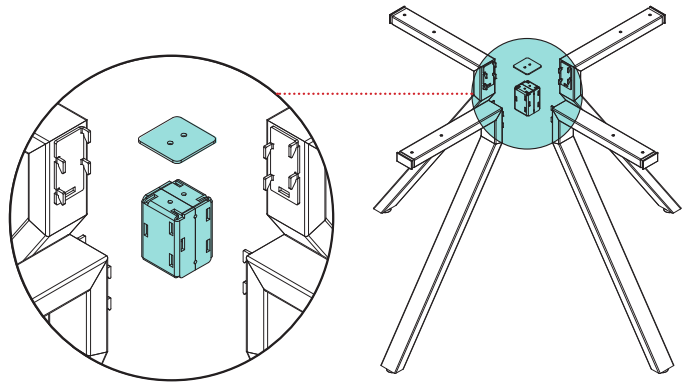

- TOP: placed on metal structure
- LEGS: tube section 60x30mm
- BEAM: tube section 60x30mm
- FEET: adjustable feet
- PAINTING: epoxy powder paint

FLOWER LEGS

157 379 00 | 4 flower legs kit

BLOCKING KIT

153 471 00 | Flower Blocking kit