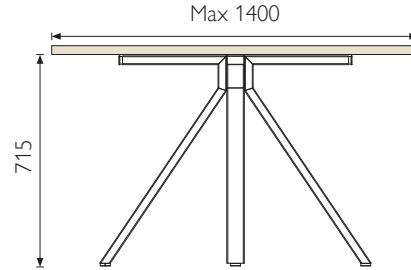

- TOP: placed on metal structure
- LEGS: tube section 60x30mm
- BEAM: tube section 60x30mm
- FEET: adjustable feet
- PAINTING: epoxy powder paint

FLOWER LEGS

157 379 00 | 4 flower legs kit

BLOCKING KIT

153 471 00 | Flower Blocking kit